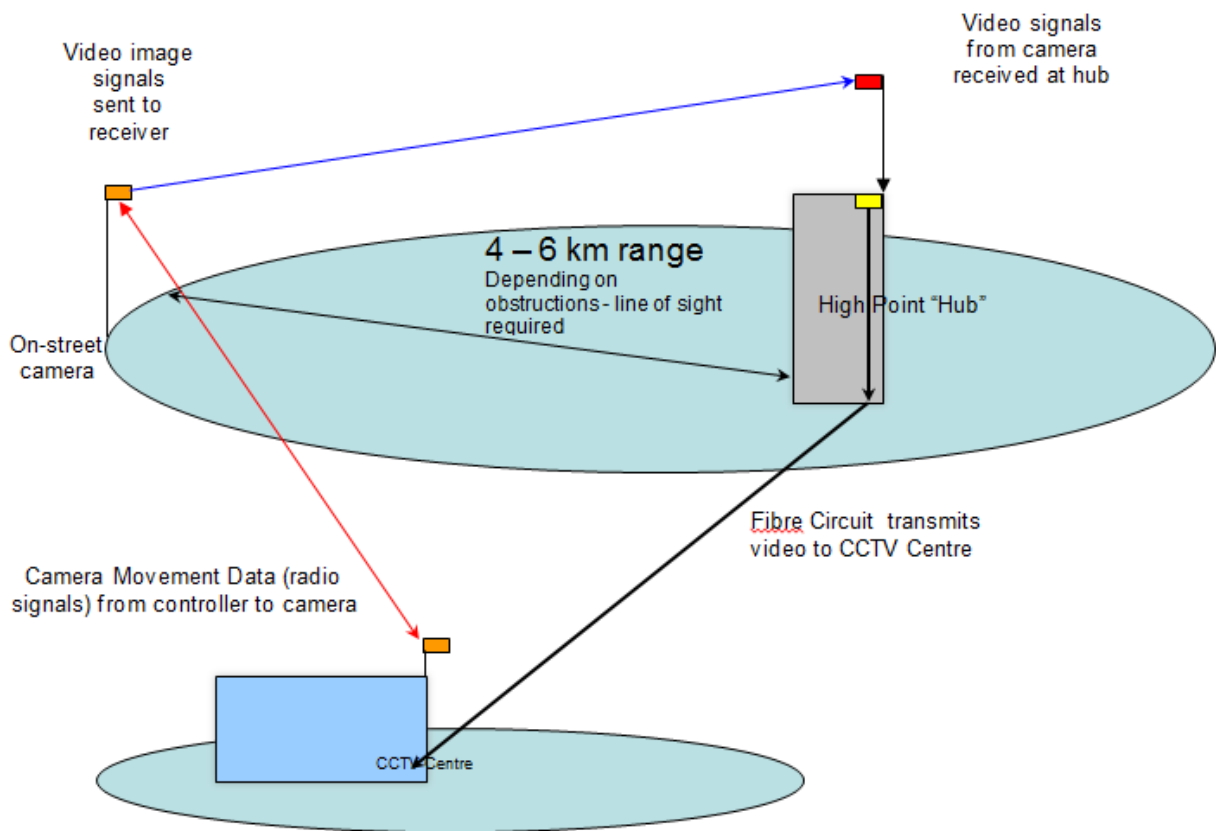

## COFDM CCTV Transmission System

### There are 3 Stryker Sector receiver sites:

1. (Location not disclosed), Langley (East)
2. Town Hall (Central)
3. Wentworth Ave. Britwell  
(North Sector receiver site decommissioned November 2012 due to demolition)